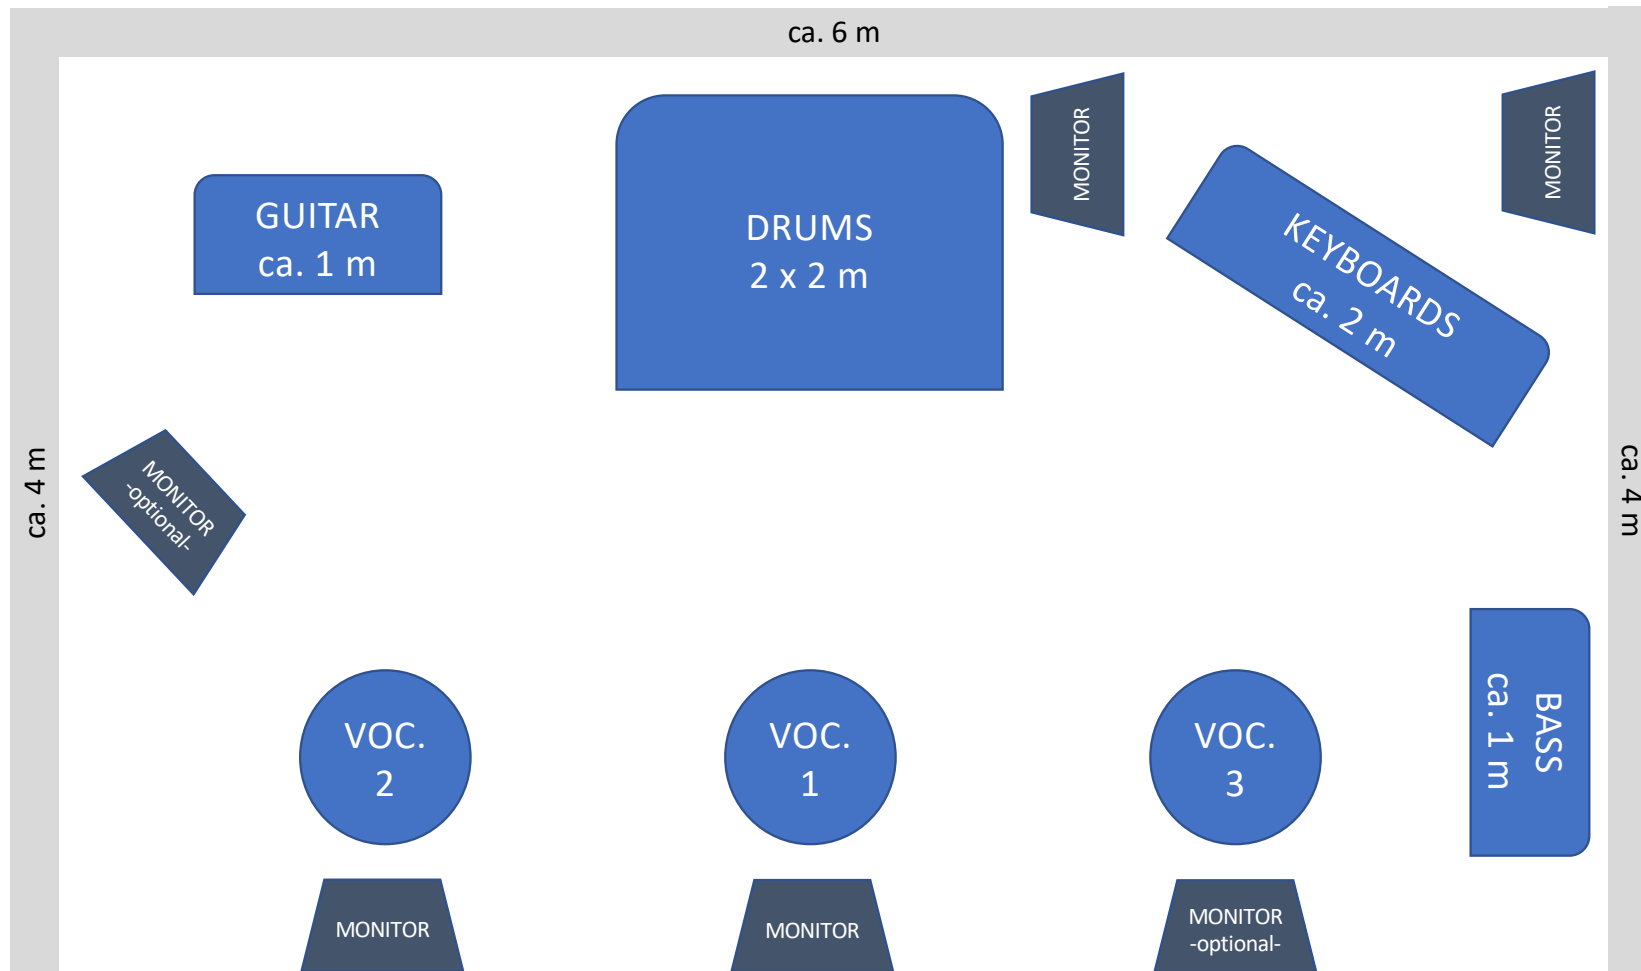

# PAGE 1 - BÜHNENPLAN

- 3 Mikrofone – Vocals
- 1 Mikrofon – Guitar
- 2 Kanäle – Keyboards
- 1 DI – Bass
- 6 Mikrofone – Drums (davon 2 Overhead)

HEINO BEUTH  
ARNOLD-BÖCKLIN-STR. 16  
50259 PULHEIM  
+49 177 4307986