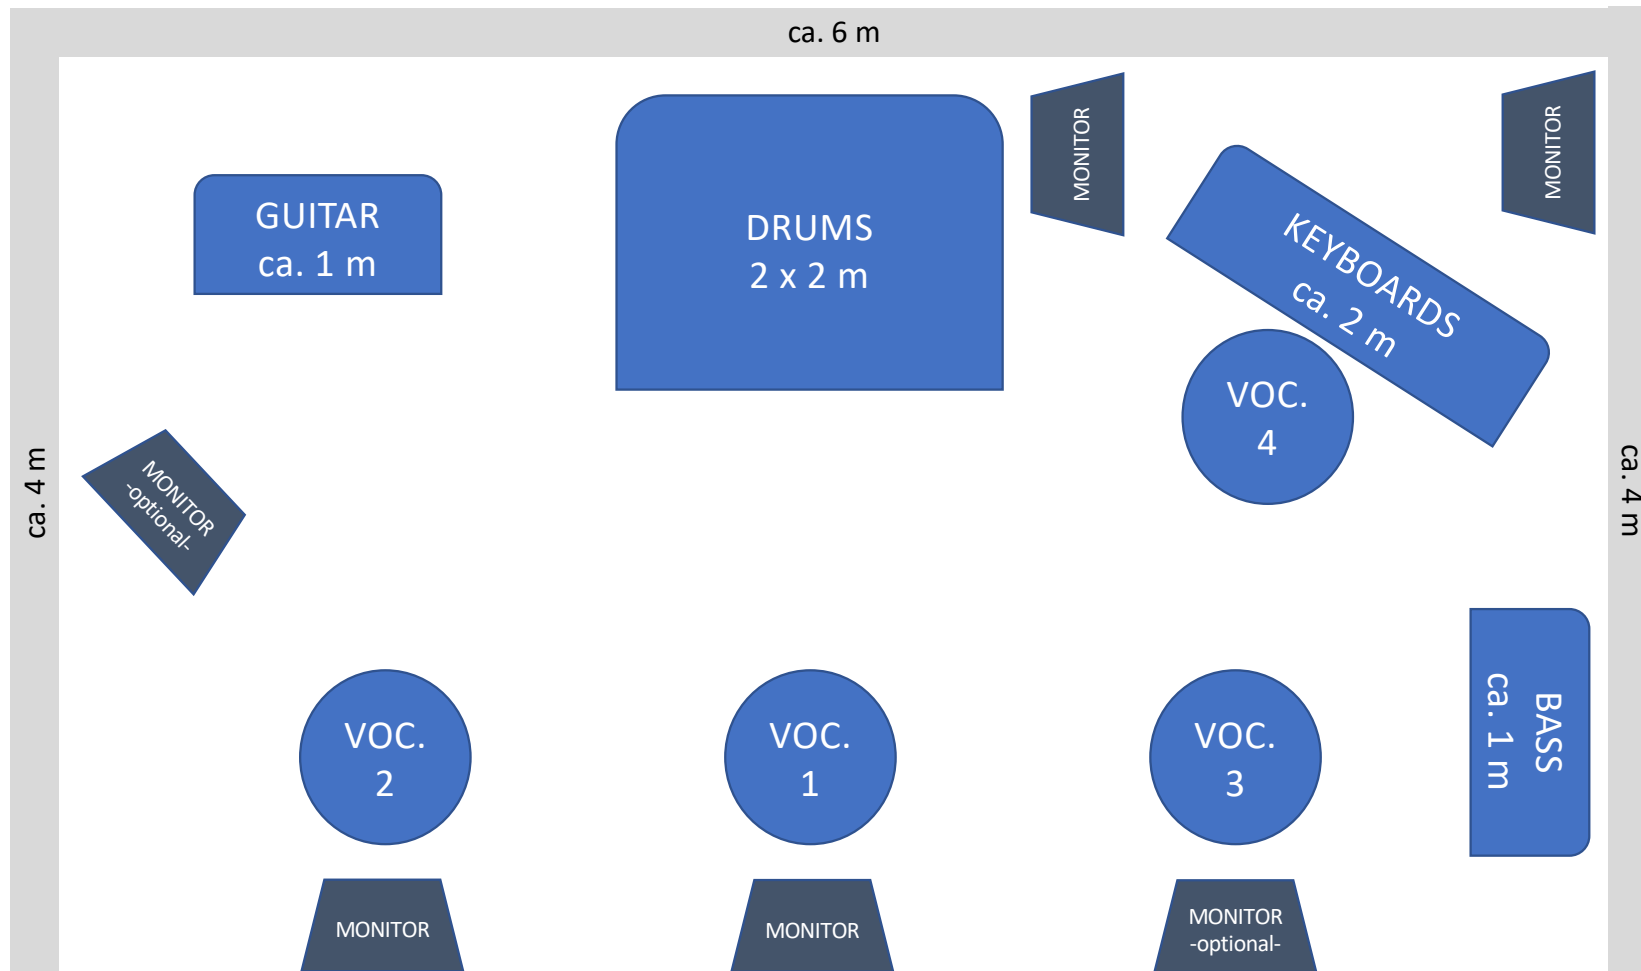

PAGE 1 - BÜHNENPLAN

- 4 Mikrofone – Vocals
- 1 Mikrofon – Guitar
- 2 Kanäle – Keyboards
- 1 DI – Bass
- 6 Mikrofone – Drums (davon 2 Overhead)

HEINO BEUTH
ARNOLD-BÖCKLIN-STR. 16
50259 PULHEIM
+49 177 4307986